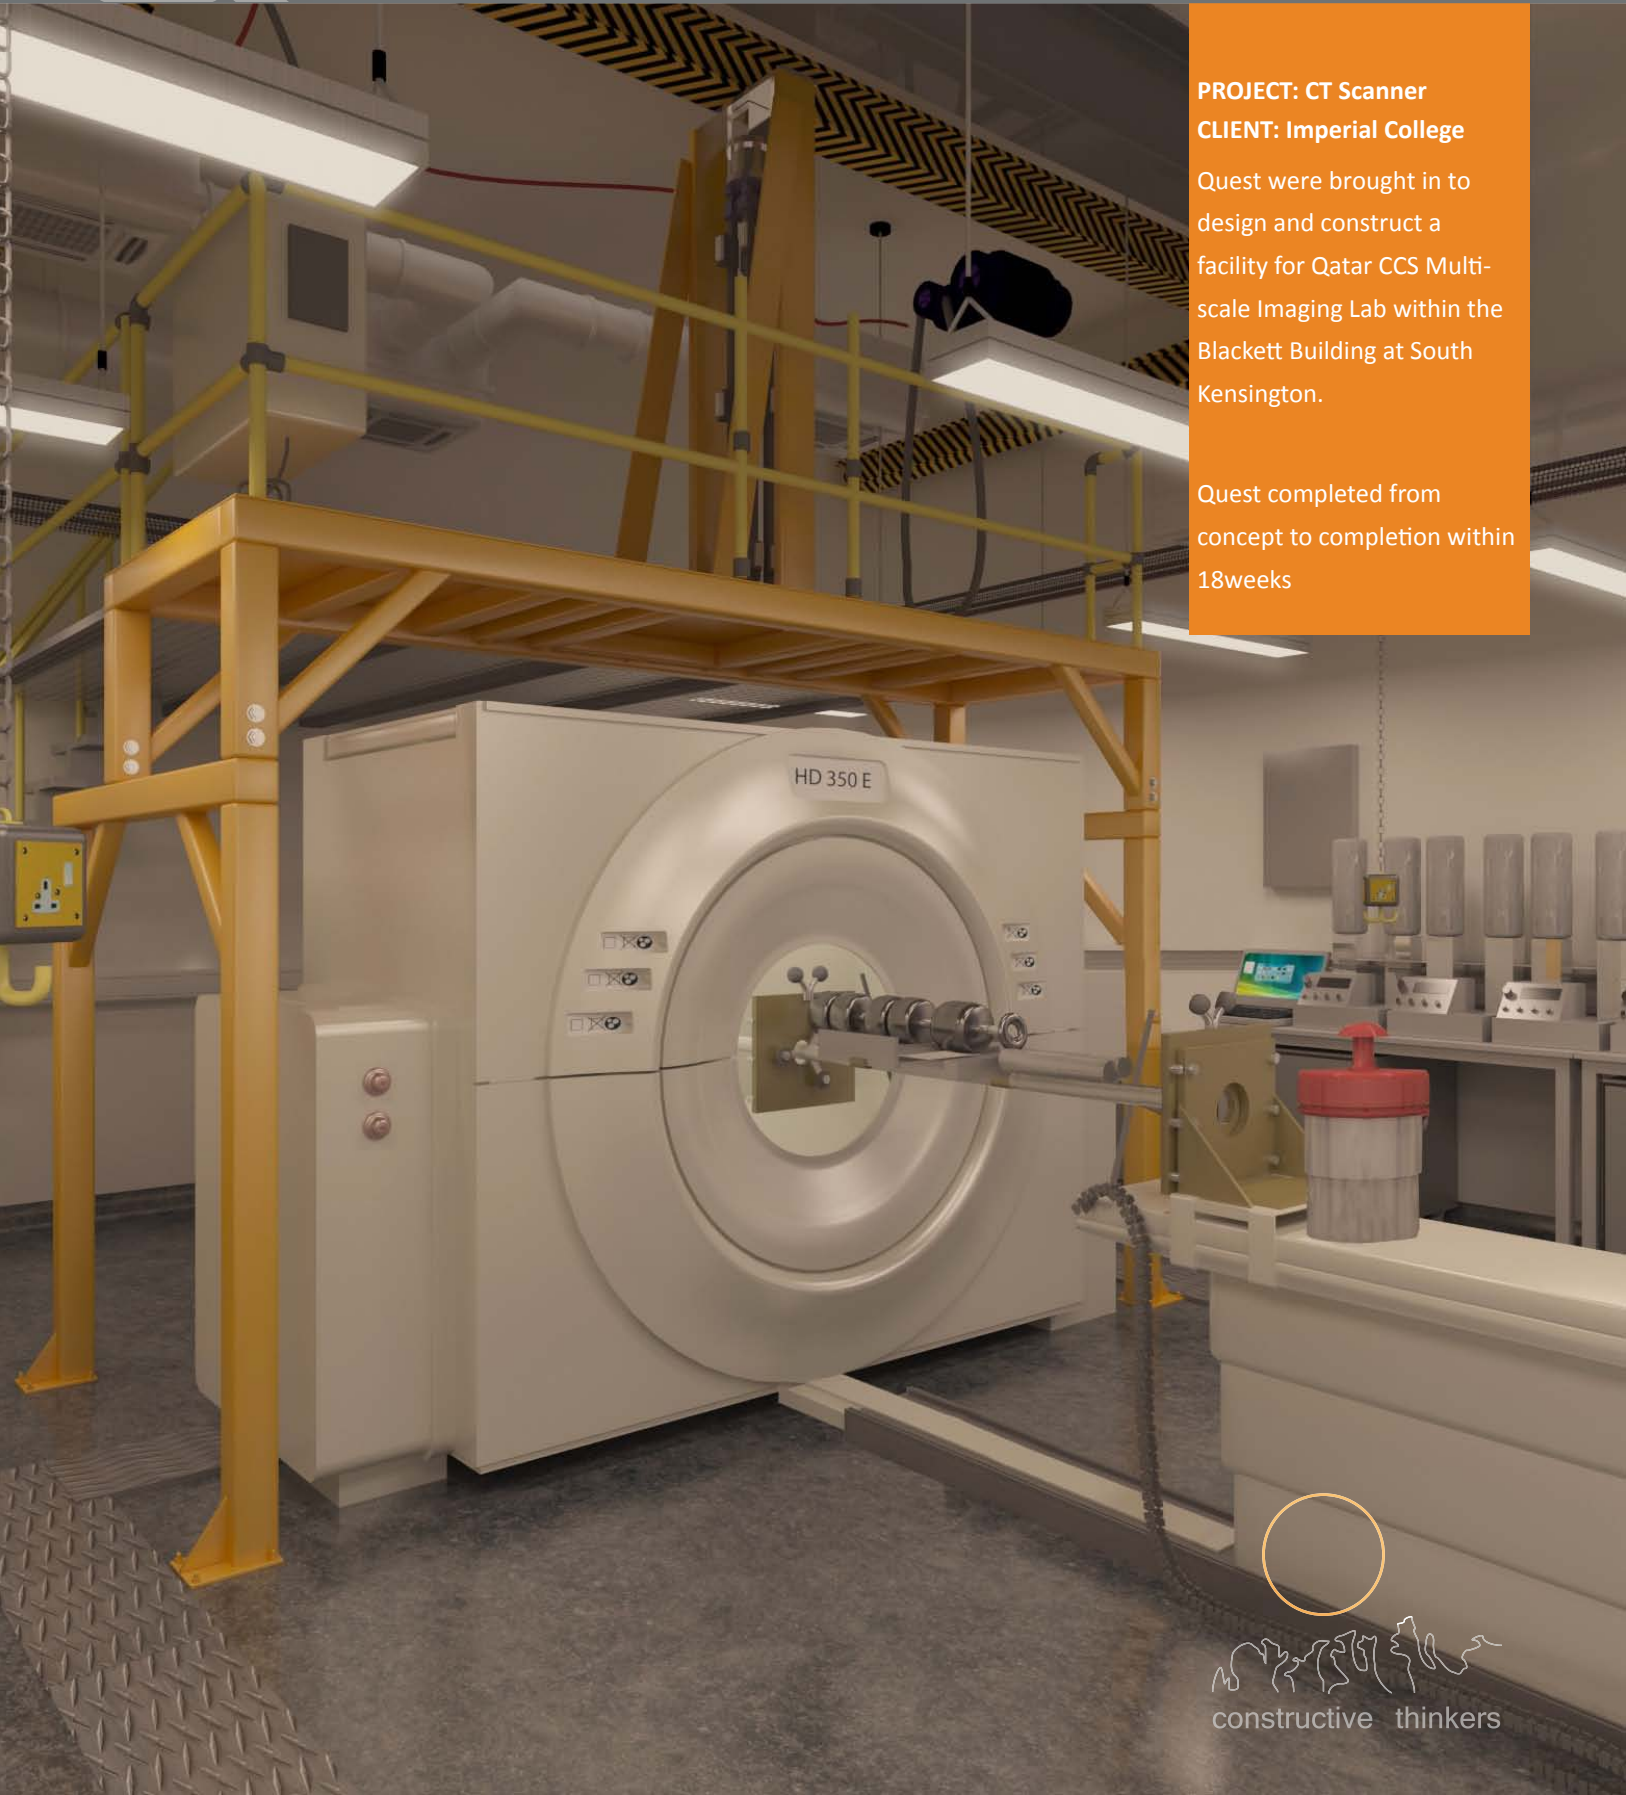

PROJECT CONCEPT

info@questinteriors.com

PROJECT: CT Scanner
CLIENT: Imperial College

Quest were brought in to design and construct a facility for Qatar CCS Multi-scale Imaging Lab within the Blackett Building at South Kensington.

Quest completed from concept to completion within 18 weeks

PROJECT COMPLETE

info@questinteriors.com

**QUEST
INTERIORS**

PROJECT: CT Scanner
CLIENT: Imperial College

Quest co-ordinated all aspects of the design through the RIBA Stages and Imperial College's TAG process.

The CT Scanner arrived from the US and the project was ready as per programme !